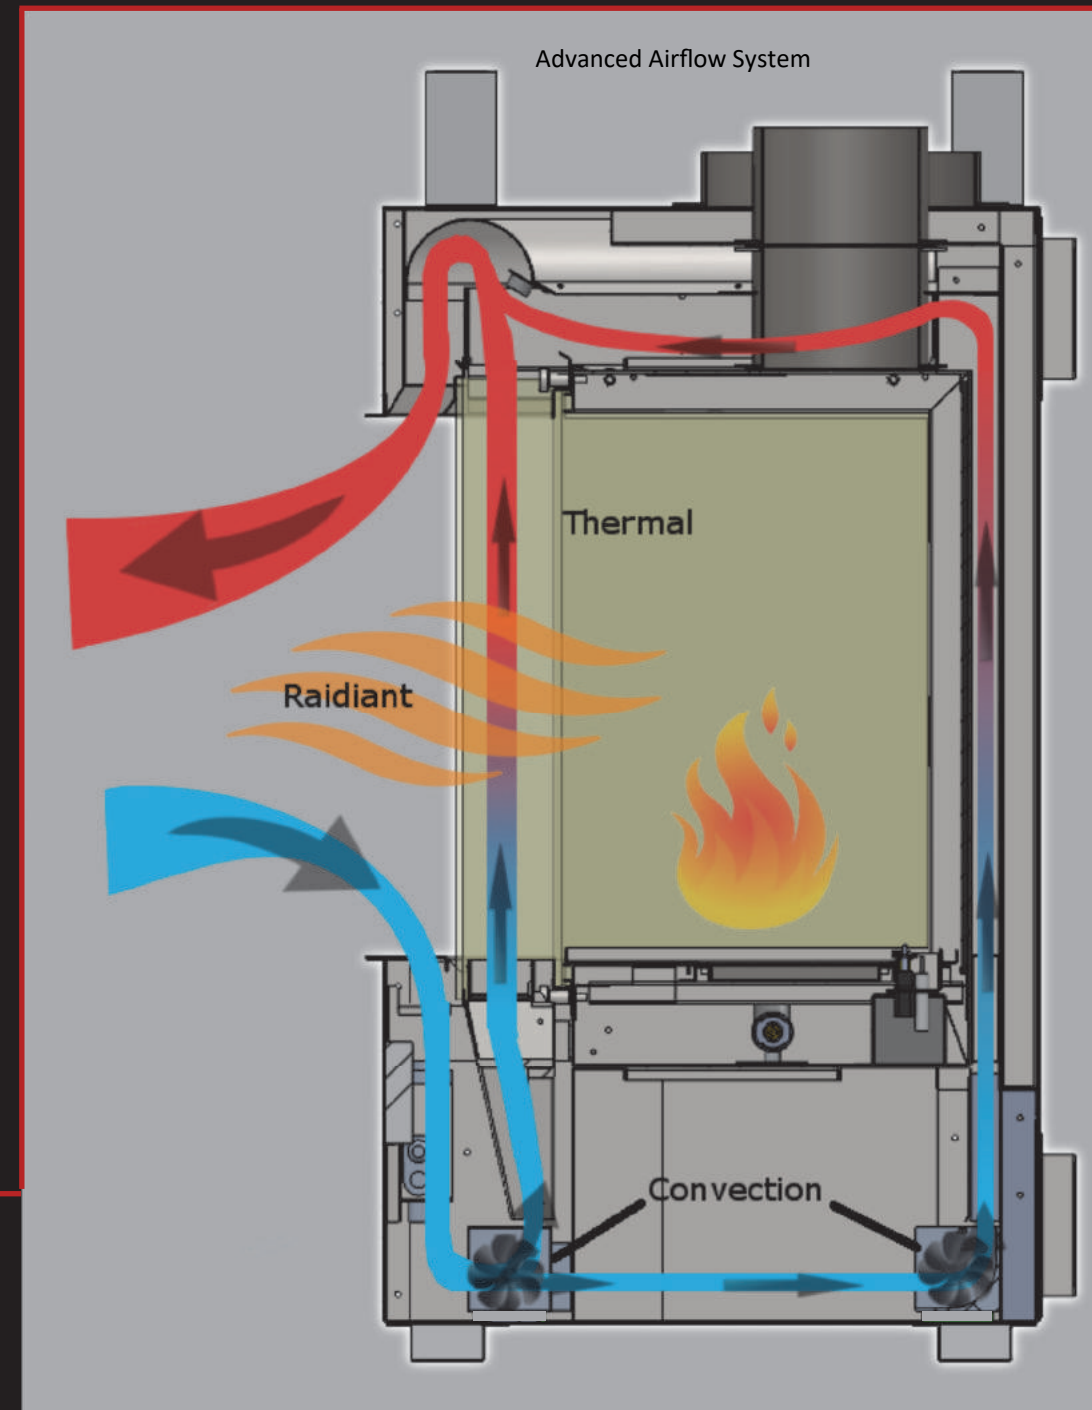

SAVANNAH'S RTC TECHNOLOGY - HEAT

RTC technology combines all three elements of heat transfer to create maximum efficiency

- Radiant - Allowing the heat from the fire to naturally spill into the room
- Thermal - Air flowing up over the radiant heat
- Convection - Gently blowing air into the room

Three Breeze fans combine airflow with 6 variable speeds and 7 flame settings they will maximize room heating efficiency on days when you might need extra heat throughout your room. An unprecedented 42 heating combinations.