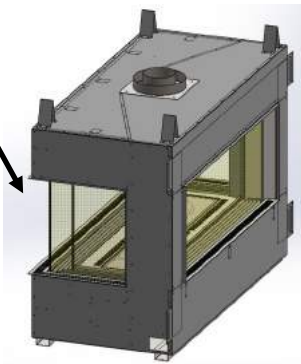

GALAXY

38

48

58

ORION FOUR-SIDED

Orion Four-Sided Fireplace brings the Galaxy Panorama and the Infinity Single sided into one elegant design.

ORION

48

GALAXY

INFINITY

ORION 48

ORION 48

INFINITY - SINGLE SIDED

Experience the epitome of modern sophistication with the Infinity Single-Sided Gas Fireplace from Genesis. Its sleek, contemporary design and mesmerizing flame presentation make it the ideal focal point for any modern living space.