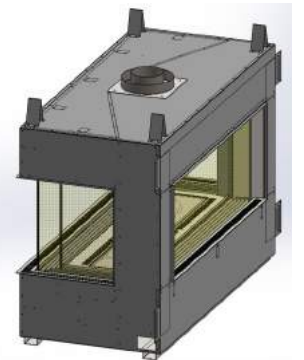

ORION

Model	BTU's		Vent	Height		Width		Depth		Viewing Area		Side View Area	
	Natural Gas	Propane		Actual	Framing	Actual	Framing	Actual	Framing	Height	Width	Height	Width
Orion	Hi 32,500	N/A	Top 5" & 8"	34.61"	38.52"	49.39"	51.24"	22.79"	23.5"	15.34"	45.16"	15.34"	13.40"
	Lo 21,000	N/A											
										15.53"	39.17"	Single side view