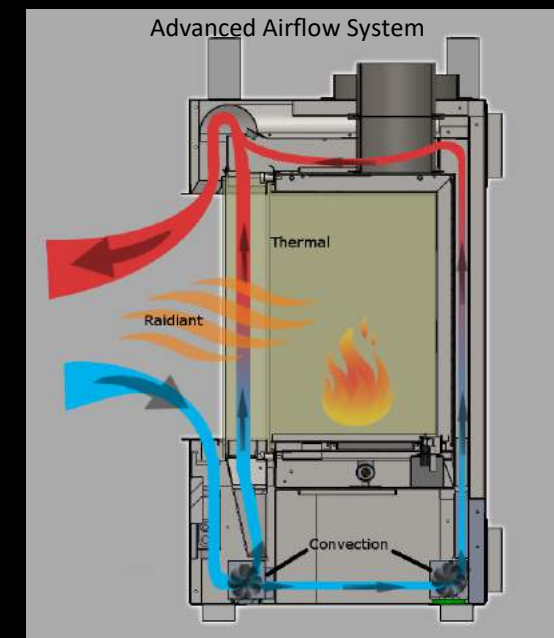

SAVANNAH'S RTC TECHNOLOGY - HEAT DISPERSAL

Radiant – Allowing the heat from the fire to naturally spill into the room

Thermal – Air flowing up over the radiant heat

Convection – Gently blowing air into the room

Three or four fans combine airflow with 6 variable speeds and 7 flame settings will maximize room heating efficiency on days when you might need extra heat throughout your room. An unprecedented 42 heating combinations.