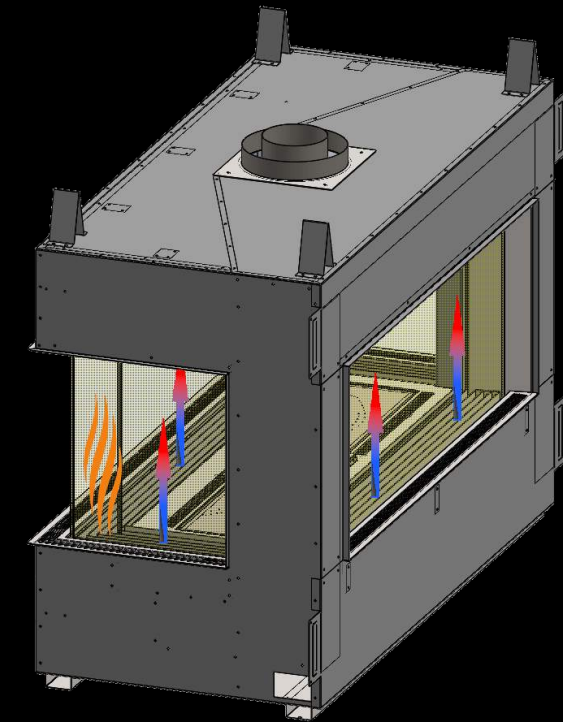

INFINITY 50

INFINITY 40

GALAXY PANORAMA

Indulge in the grandeur of the Galaxy Panorama Gas Fireplace by Genesis.

GALAXY 48

GALAXY 58

ORION - 360° VIEW

The Orion Gas Fireplace from Genesis is a cutting-edge four-sided marvel, seamlessly combining the captivating features of the Galaxy Panoramic 3-Sided and the sleek Infinity Single-Sided fireplaces. With dynamic flames visible from every angle, the Orion stands as a versatile centerpiece that effortlessly enhances the ambiance of any modern living space.

- No Screen
- No Gaps in the Wall
- No Holes in the Wall
- No Louvers in the Wall
- No Extra Heat Dumps
- No Oversized Venting
- No Cement Board
- No Steel Studs

GENESIS HEAT SHIELD

- **Clear View:** With our double wall glass technology, Clear View has done away with the need for distractive safety screens. Our double shield glass protects hands from burning, while you can enjoy uncompromised views of your stunning fireplace.
- **Warm Glass System:** Safety touch glass, Warm Glass System skillfully brings the temperature of the glass down well below the stringent standard of 172 degrees Fahrenheit, while still allowing radiant heat to efficiently heat your room.
- **Easy Clean:** No technician is required with our easy maintenance glass removal system, you won't need a service technician to come and clean your fireplace viewing glass area.

SAVANNAH'S RTC TECHNOLOGY - HEAT DISPERSAL

Radiant – Allowing the heat from the fire to naturally spill into the room

Thermal – Air flowing up over the radiant heat

Convection – Gently blowing air into the room