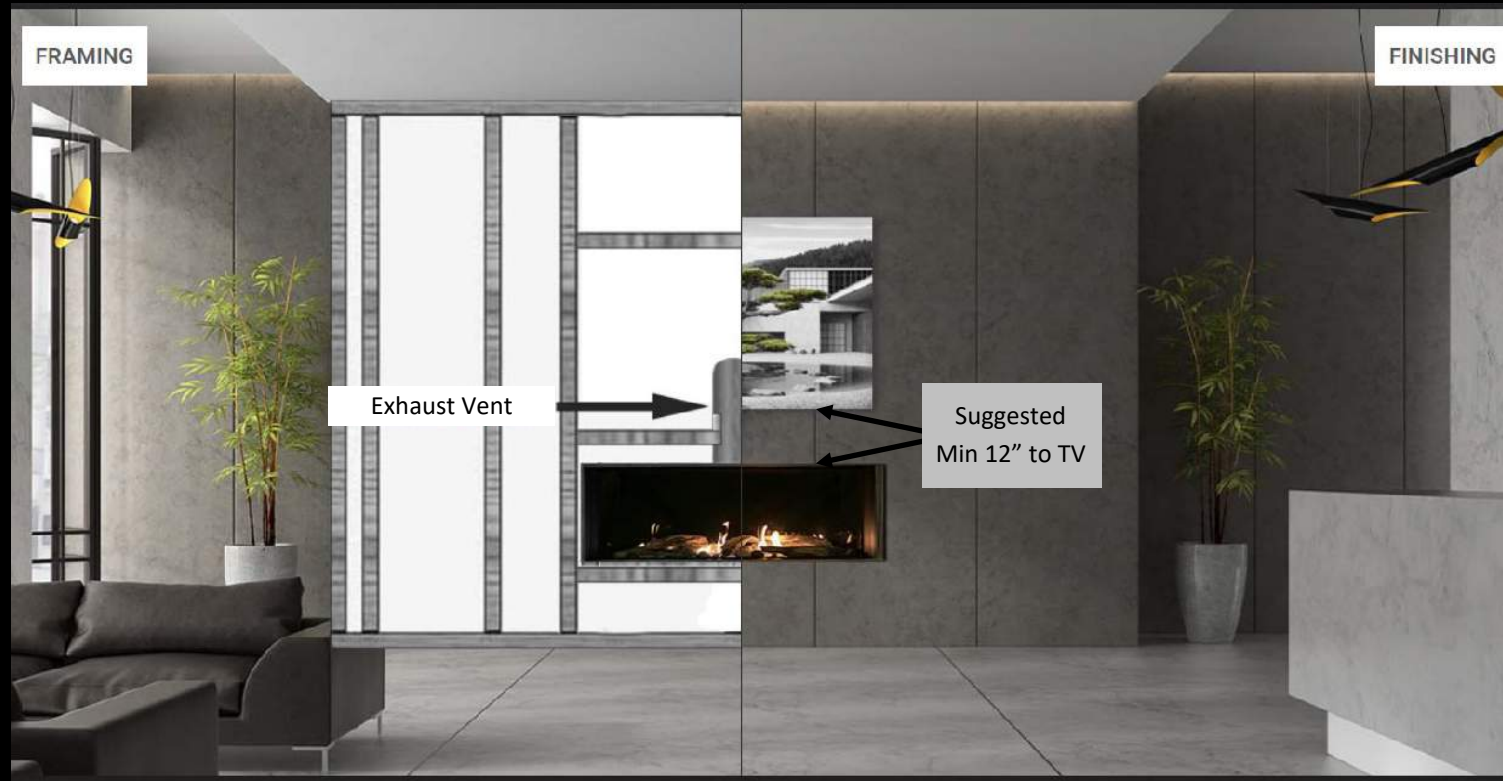

INSTALLATION MASTERY: OUR APPROACH VS. THEIR APPROACH

HERE IS HOW WE DO IT