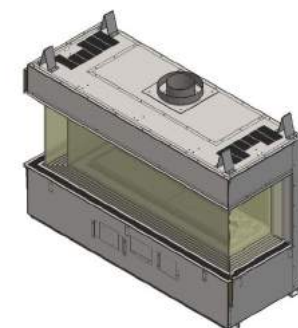

GALAXY

38

48

58

ORION FOUR-SIDED

Orion Four-Sided Fireplace brings the Galaxy Panorama and the Infinity Single sided into one elegant design.

ORION

48

GALAXY

INFINITY

ORION 48

ORION 48

INFINITY - SINGLE SIDED

Experience the epitome of modern sophistication with the Infinity Single-Sided Gas Fireplace from Genesis. Its sleek, contemporary design and mesmerizing flame presentation make it the ideal focal point for any modern living space.